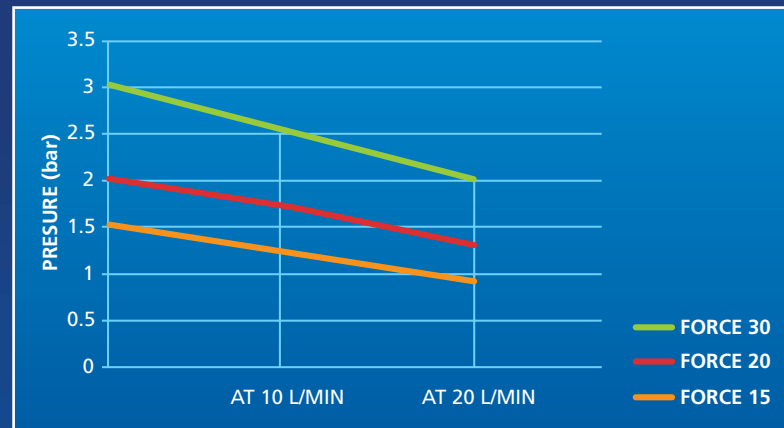

* 5 year free warranty when you register pump and installation details.

New solid state switching on the pump for outstanding reliability and repeatability

Solid brass, Salamander branded end caps for robustness and durability

Continuously rated motor as used in the Salamander CT50 the UK's best selling shower pump – another proven performer

Select the correct **FORCE** pump for your application

	To a Combi Boiler	Instant Electric Shower	Instant Electric Water Heater	Washing Machine/ Dishwasher *	Conventional Shower	Victorian can head shower	Multi Function Shower	Massage Function	Champagne Spray	Body Jets (Max 4)	Whole House Installations	Individual Hot/ Cold Taps/Bath
Force 15 PT					✓	✓	✓	✓	✓			
Force 20 PT					✓	✓	✓	✓	✓			
Force 30 PT					✓	✓	✓	✓	✓	✓		
Force 20 PS	† ✓	** ✓	✓	✓	✓	✓	✓	✓	✓			✓
Force 30 PS	† ✓	** ✓	✓	✓	✓	✓	✓	✓	✓			✓
Force 15 TU					✓	✓	✓	✓	✓			
Force 20 TU					✓	✓	✓	✓	✓		✓	
Force 30 TU					✓	✓	✓	✓	✓	✓	✓	
Force 20 SU		** ✓	✓	✓	✓	✓	✓	✓	✓			✓
Force 30 SU		** ✓	✓	✓	✓	✓	✓	✓	✓	✓		✓