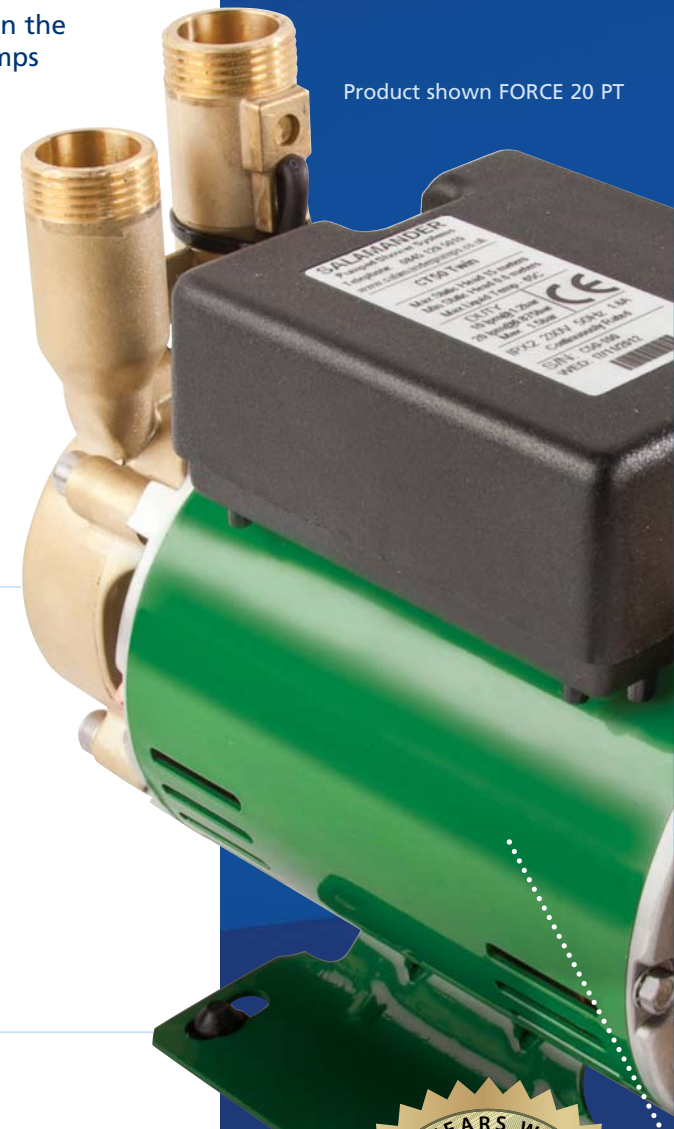

Product shown FORCE 20 PT

FORCE 15 PT

FORCE 15

**A range of brass ended 1.5 bar shower pumps
– ideal for boosting shower performance**

- FORCE 15 PT 1.5 bar twin brass ended positive head shower pump
- FORCE 15 TU 1.5 bar twin brass ended positive and negative head universal shower pump

FORCE 20 TU

FORCE 20

**A range of brass ended 2.0 bar shower pumps
– ideal for providing powerful shower performance**

FORCE 20 PS

- FORCE 20 PT 2.0 bar twin brass ended positive head shower pump
- FORCE 20 TU 2.0 bar twin brass ended positive and negative head universal shower pump
- FORCE 20 PS 2.0 bar single brass ended positive head shower pump
- FORCE 20 SU 2.0 bar single brass ended positive and negative head universal shower pump

FORCE 30 PT

FORCE 30

**A range of brass ended 3.0 bar shower pumps
– ideal for powerful showering and multi outlet applications**

FORCE 30 PS

- FORCE 30 PT 3.0 bar twin brass ended positive head shower pump
- FORCE 30 TU 3.0 bar twin brass ended positive and negative head universal shower pump
- FORCE 30 PS 3.0 bar single brass ended positive head shower pump
- FORCE 30 SU 3.0 bar single brass ended positive and negative head universal shower pump

Continuously rated motor as used in the Salamander CT50 the UK's best selling shower pump – another proven performer

Select the correct **FORCE** pump for your application

	To a Combi Boiler	Instant Electric Shower	Instant Electric Water Heater	Washing Machine/ Dishwasher *	Conventional Shower	Victorian can head shower	Multi Function Shower	Massage Function	Champagne Spray	Body Jets (Max 4)	Whole House Installations	Individual Hot/ Cold Taps/Bath
Force 15 PT					✓	✓	✓	✓	✓			
Force 20 PT					✓	✓	✓	✓	✓			
Force 30 PT					✓	✓	✓	✓	✓	✓		
Force 20 PS	† ✓	** ✓	✓	✓	✓	✓	✓	✓	✓			✓
Force 30 PS	† ✓	** ✓	✓	✓	✓	✓	✓	✓	✓			✓
Force 15 TU					✓	✓	✓	✓	✓			
Force 20 TU					✓	✓	✓	✓	✓		✓	
Force 30 TU					✓	✓	✓	✓	✓	✓	✓	
Force 20 SU		** ✓	✓	✓	✓	✓	✓	✓	✓			✓
Force 30 SU		** ✓	✓	✓	✓	✓	✓	✓	✓	✓		✓